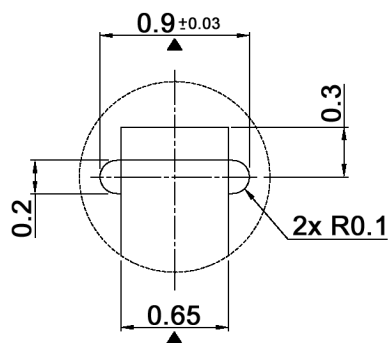

DETAIL C

Part. No.	Color
KR 207	grey
KR 209	red

Material: PC
Compliance: RohS II (2011/65/EU)

Tolerances: ±0.05mm			Date	Name	KR 200
			07/14	dr	
					knitter-switch
					30 31 45
Modifications	Date	Name			Page
					1/1