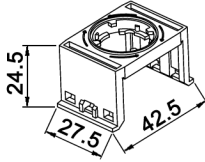

ICE AC00-M3

ICE AC00-M5

x	Holder
M3	3 Pos.
M5	5 Pos.

Compliance: RohS II (2011/65/EU)

Tolerances:	Date	Name	ICE AC00-Mx Contact Holder	30 41 13	Page
	07/18	dr			1/1
		knitter-switch			
Modifications	Date	Name			