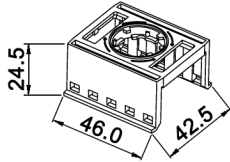

ICE AC00-M3

ICE AC00-M5

x	Holder
M3	3 Pos.
M5	5 Pos.

Compliance: RohS II (2011/65/EU)

Tolerances:	Date	Name	ICE AC00-Mx Contact Holder	30 41 13	Page
	07/18	dr			1/1
		knitter-switch			
Modifications	Date	Name			